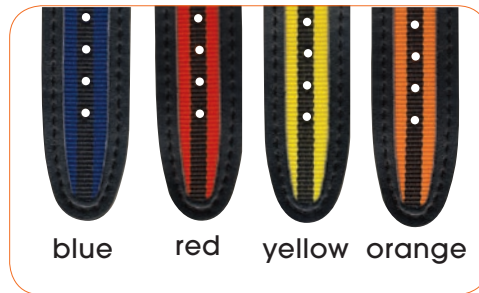

## Sport

**Dial:** White  
**Imprint:** Pad print  
**Case:** Matte silver finish  
**Strap:** Nylon with leather trim and backing  
**Standard packaging:** CB, color tube  
**Features:** Color coordinated straps and sweep second hands

Sold Nationally at \$60.00

0275SX

7275SX

25+	50+	100+	250+	500+	(5R)
\$29.50	28.50	27.50	23.99	21.99	

Combination pricing not available.

blue

red

yellow

orange

## Ventura

**Dial:** Black sunray  
**Imprint:** Pad print  
**Case:** Clear plastic with stainless steel caseback  
**Strap:** Molded black polyurethane  
**Standard packaging:** TW, rectangle tin can with window  
**Features:** Date, water-resistant to 100'